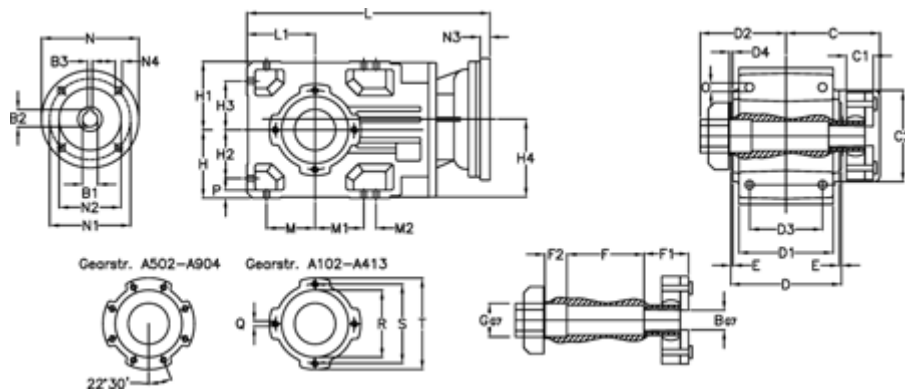

Article number: 29600300646345
 Description: Bevel helical gearbox
 A302QF35-6,4-P112B5

Measures

B = 35	D1 = 130	F2 = 50	L = 362.5	N3 = -
B1 = 28	D2 = 80	G = 42	L1 = 90	N4 = M12x16
B2 = 31.3	D3 = 95	GA = 14,5 NM	M = 63.0	O = 12.0
B3 = 8	d4 = 5.0	H = 90	M1 = 63.0	P = 11
C = 113.5	Description = A302QF-xx-P112 B5	H1 = 90	M2 = 22	Q = M8x15
C1 = 24	E = 3.0	H2 = 63.0	N = 250	R = 95
C2 = 90.0	F = 95.5	H3 = 63.0	N1 = 215	S = 115
D = 156	F1 = 48.0	H4 = 108.5	N2 = 180	T = 140